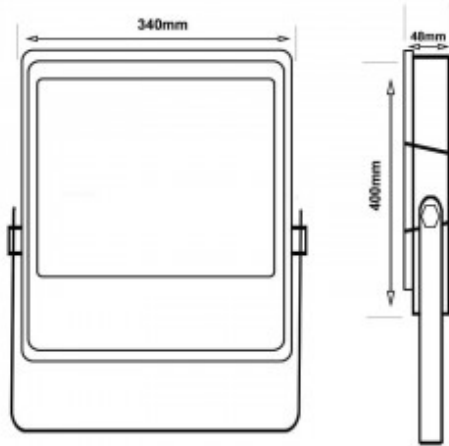

AVIS

Produit sujet à changement sans préavis.
Veillez à utiliser la fiche technique la plus récente.

REF: FLOSR200WCCT-90563